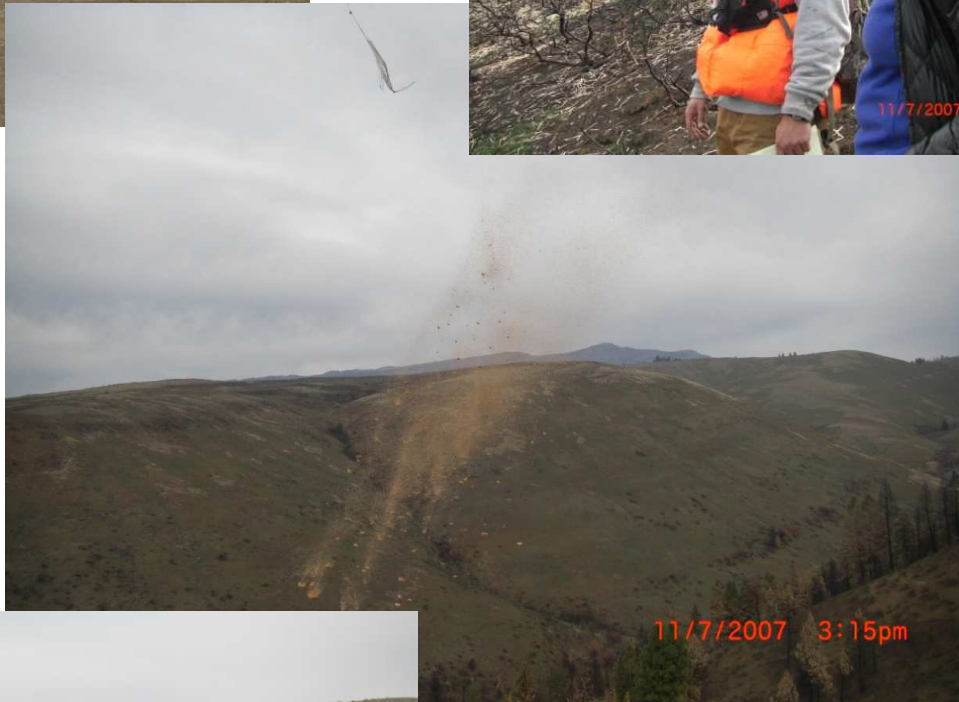

Innovative and Environmentally Friendly Forest Products & Services

WoodStraw™ Wood Strand Erosion Control Mulch BLM – Idaho – Grays Creek – November 2007

Columbia Basin Helicopters